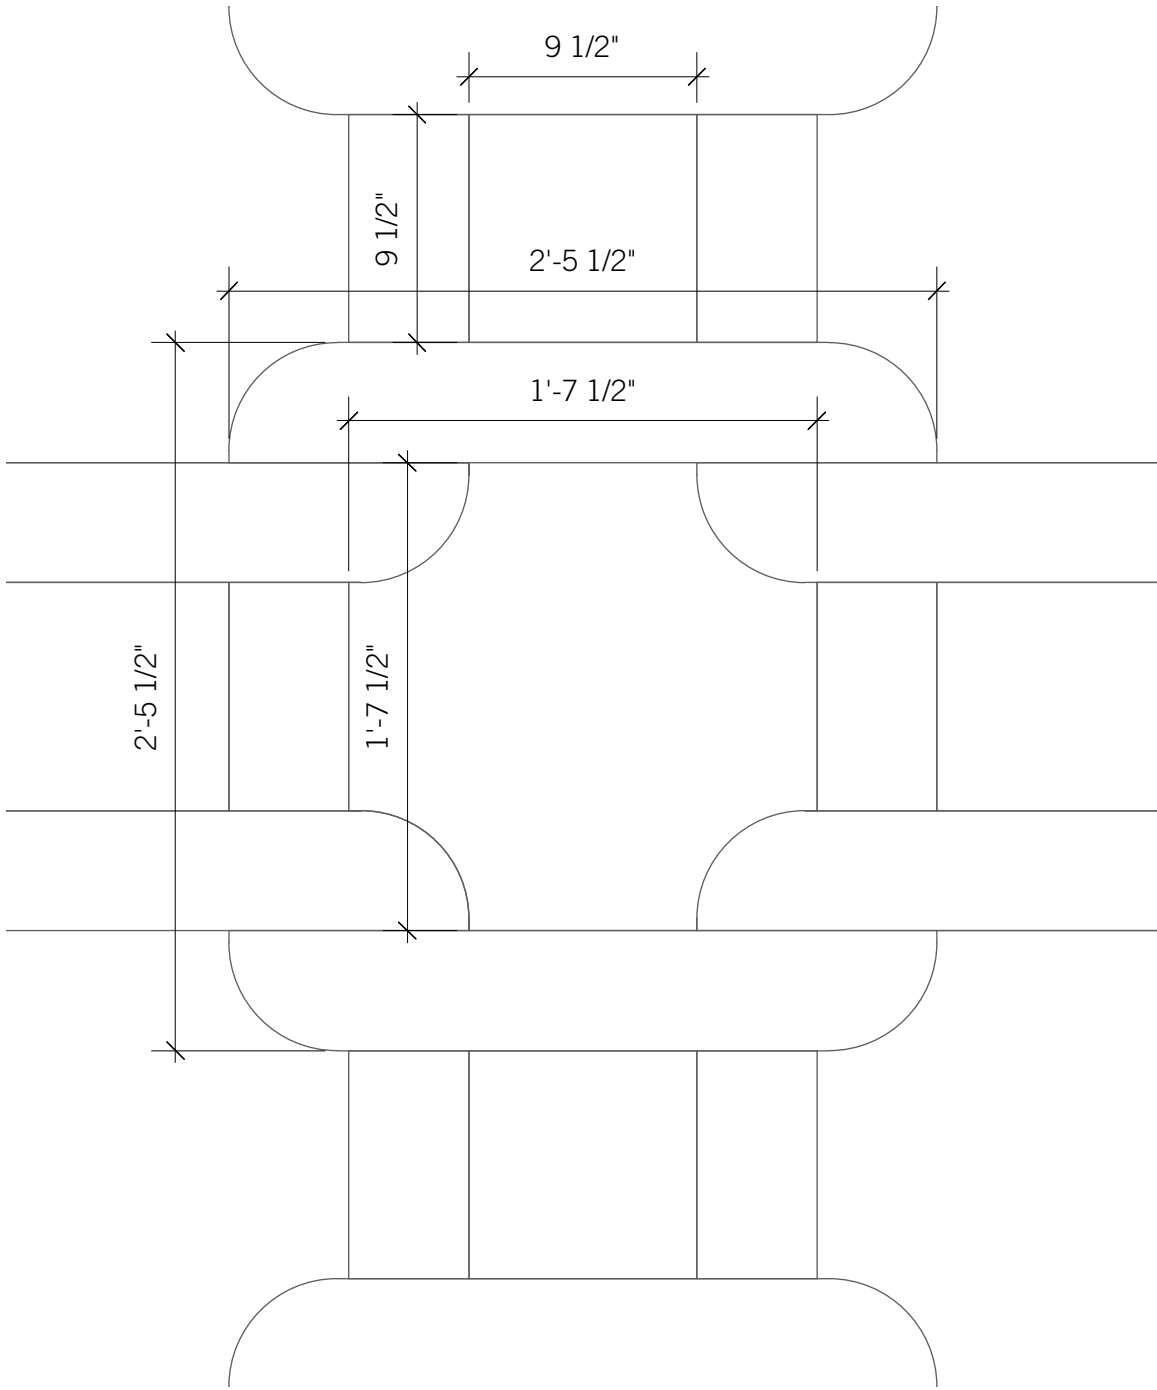

**TILE**  
La Spezia

sizes (nominal)

4 - Piece Pattern

---

---

---

---

---

Hartstone

CUSTOM CONCRETE ELEMENTS